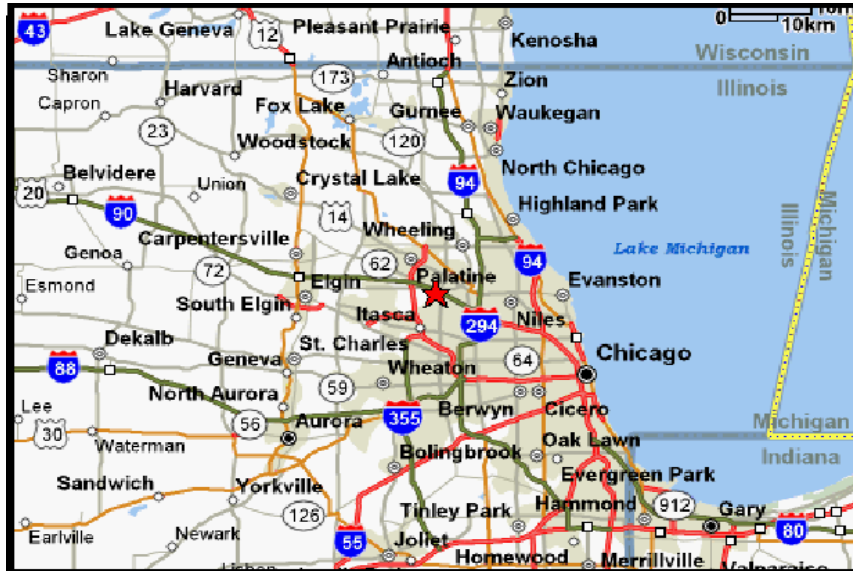

MasudaFunai

Directions to Immigration Legal Update Seminar

Doubletree Hotel
75 West Algonquin Road
Arlington Heights, Illinois 60005
(847) 364-7600

From the East/Downtown

Take I-90 (Kennedy EXPY) West toward Rockford. Exit at Arlington Heights Road and turn right/ north at the bottom of the ramp. Immediately get in the left lane and turn left/west onto West Algonquin Road. The Hotel is located on the left/ south side of the street.

From the South

Take I-294 North to I-90 (Kennedy EXPY) West toward Rockford. Exit at Arlington Heights Road and turn right/ north at the bottom of the ramp. Immediately get in the left lane and turn left/west onto West Algonquin Road. The Hotel is located on the left/ south side of the street.

From the North

Take I-294 South to Kennedy EXPY toward Rockford. Exit at Arlington Heights Road and turn right at the bottom of the ramp. Immediately get in the left lane and turn left/west onto Algonquin Road. The Hotel is located on the left/ south side of the street.

From the West

Take I-90 East toward Chicago. Exit at Arlington Heights Road and turn left/ north at the bottom of the ramp. Immediately get in the left lane and turn left/ west onto West Algonquin Road. Hotel is located on the left/ south side of the street.